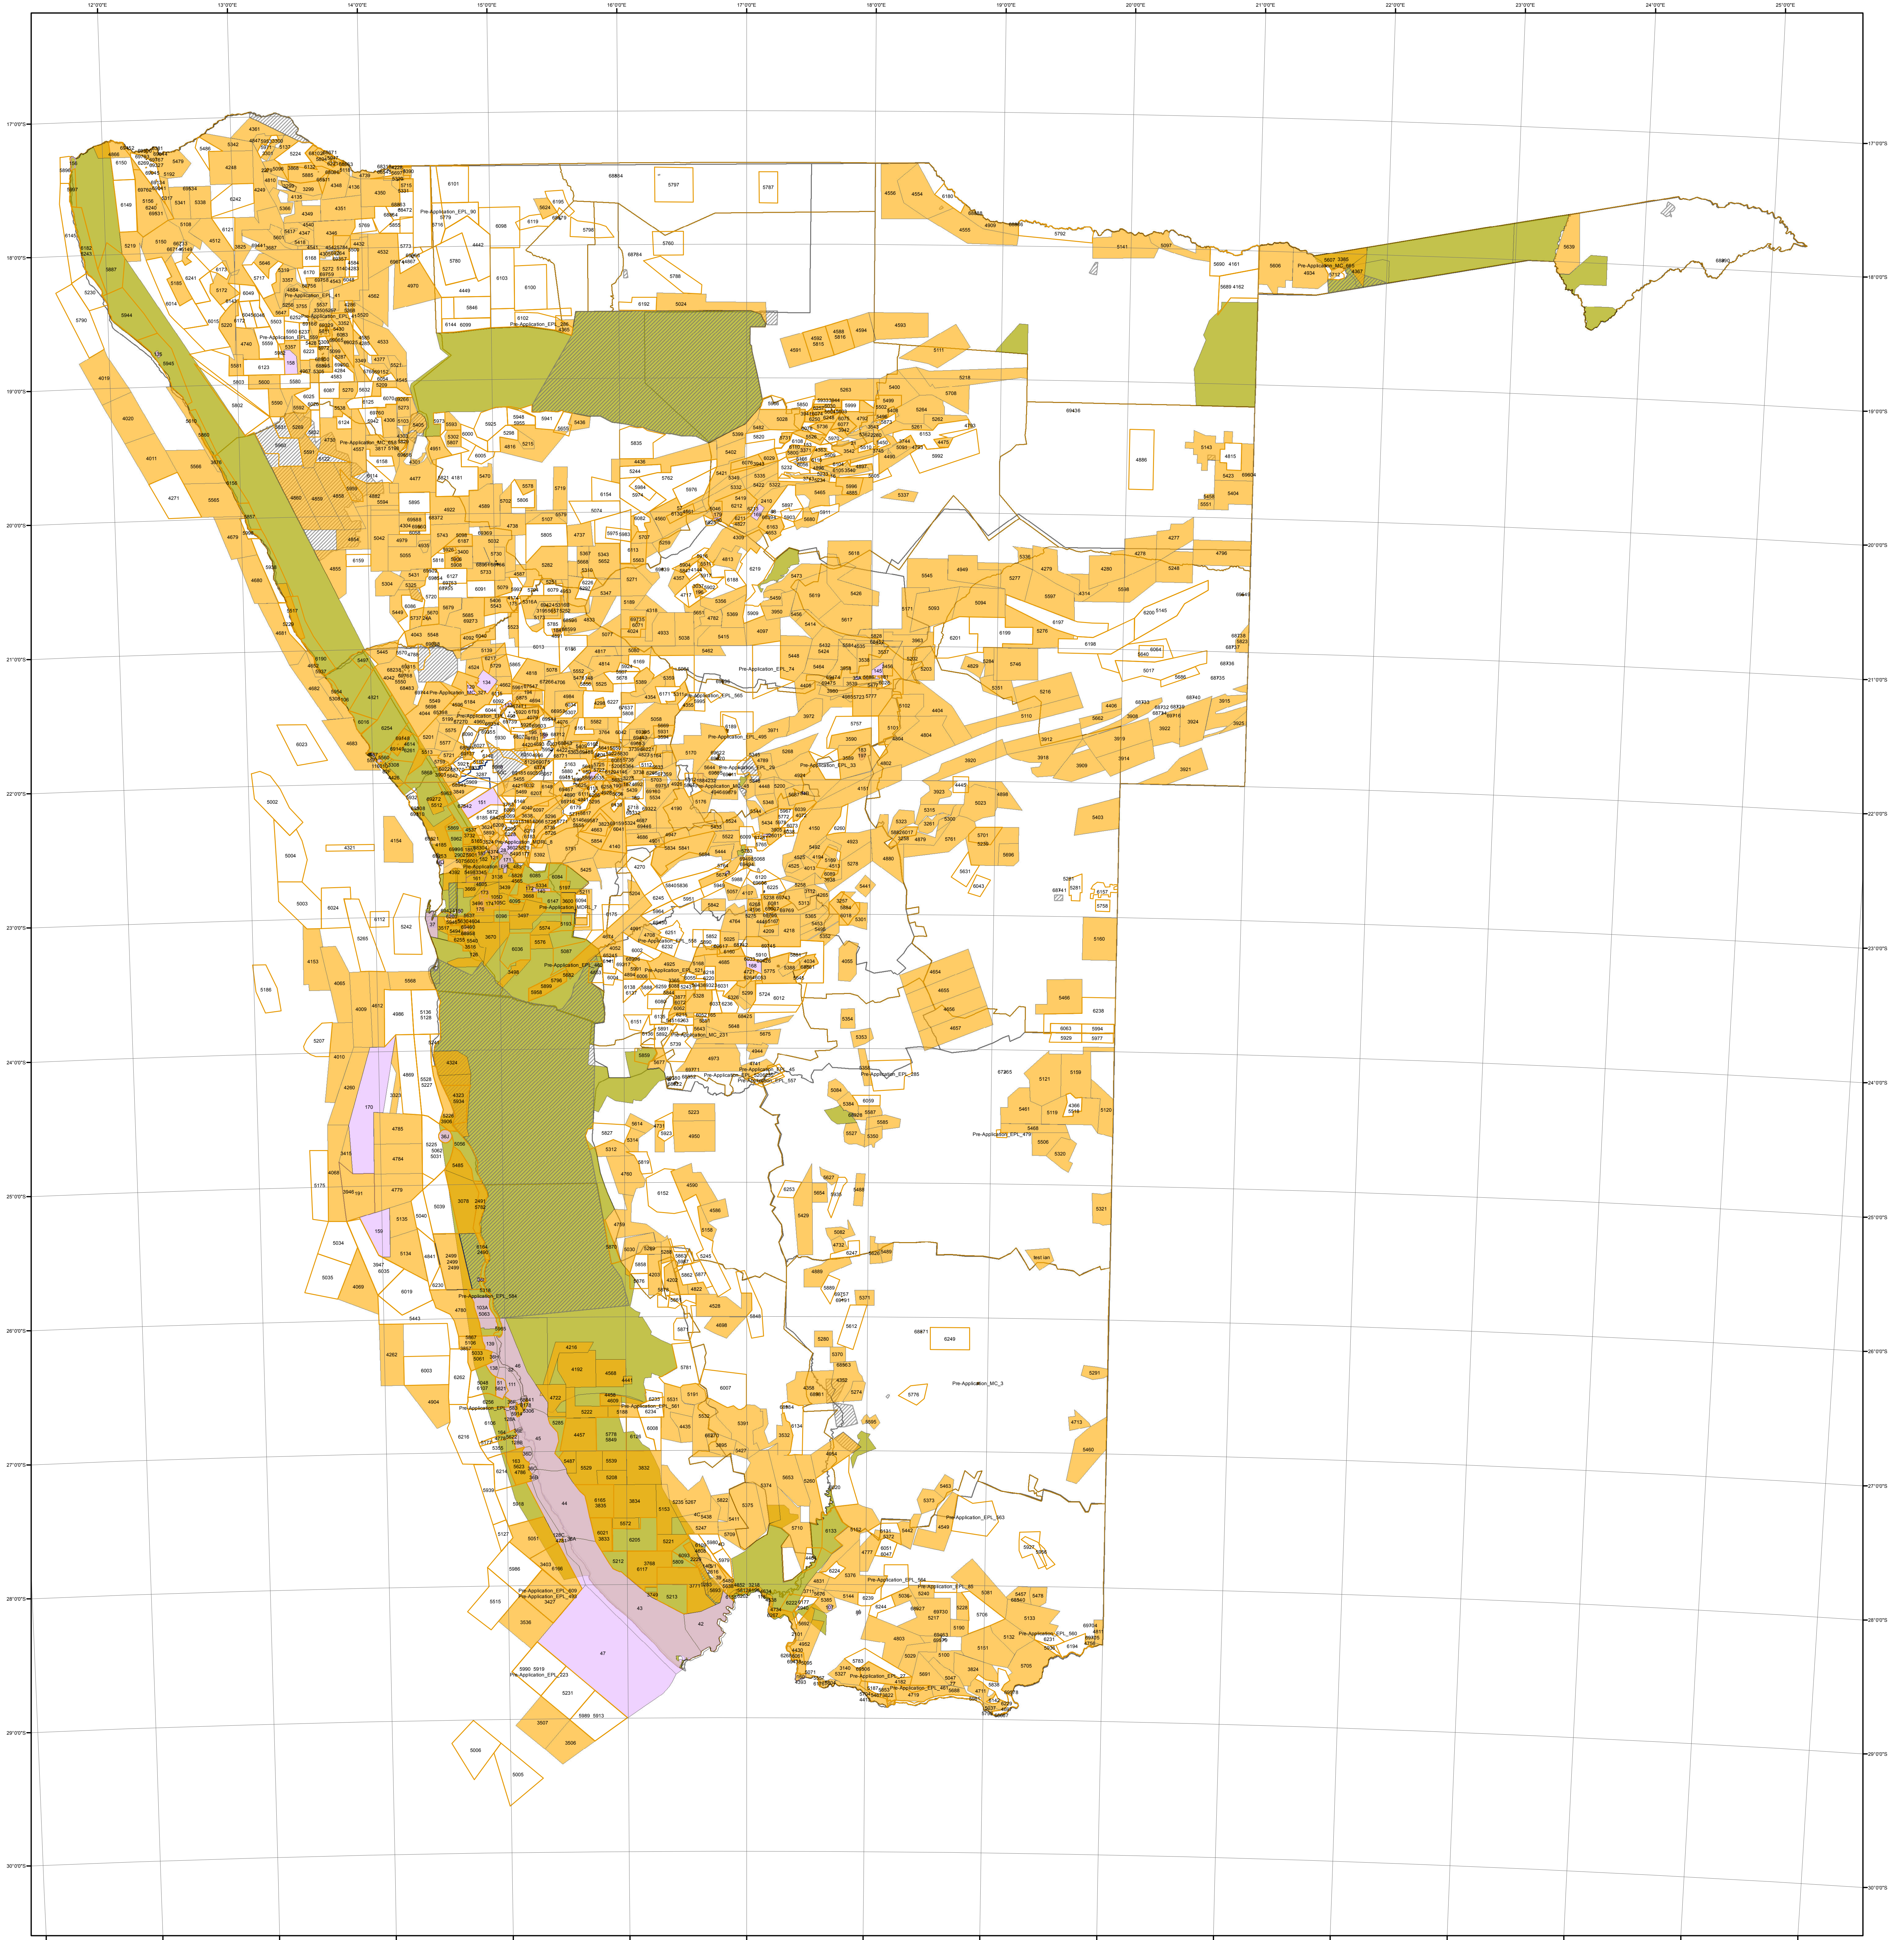

Current Namibian Licences (Ministry of Mines and Energy)

Date: 02/03/2016

Legend

EPL - Application	ERL - Application	Withdrawn Area
EPL - Active	ERL - Active	Environmentally Sensitive Areas
ML - Application	RL - Application	District
ML - Active	RL - Active	Region
MC - Application	MDRL - Application	Division
MC - Active	MDRL - Active	

1:2,000,000

Projection: Albers Conic Equal Area
 Spheroid: Bessel 1841
 Central Meridian: 17 Deg. E
 Grid: Geographic Coordinates (Degrees)